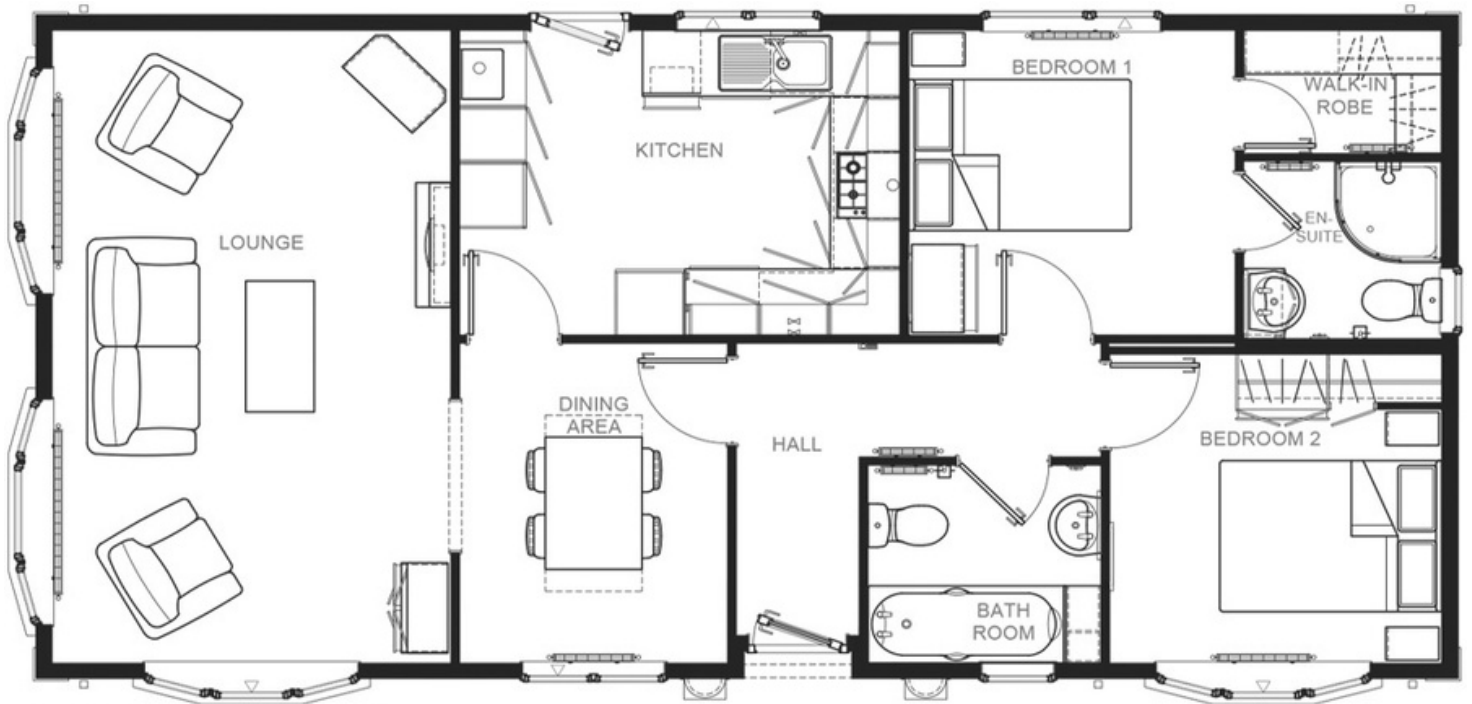

Middleton 40x20 2DB Cross Lounge

CONTACT DETAILS

0800 954 1288

sales@sellmygroup.co.uk