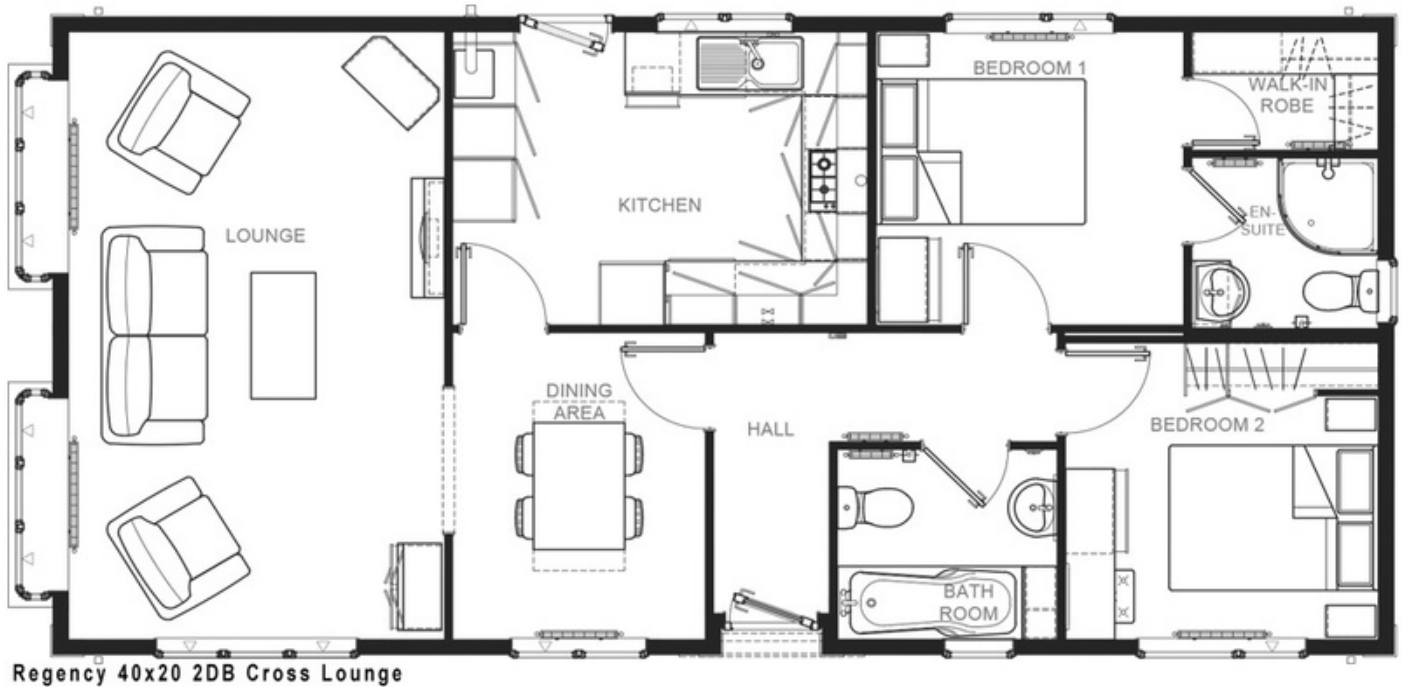

Home exchange example:

Value of your existing home....£300,000

Price of new park home.....£225,000

Cash for you to enjoy.....£75,000

Please note, stock images have been used, the home on site may vary.

Floor Plan