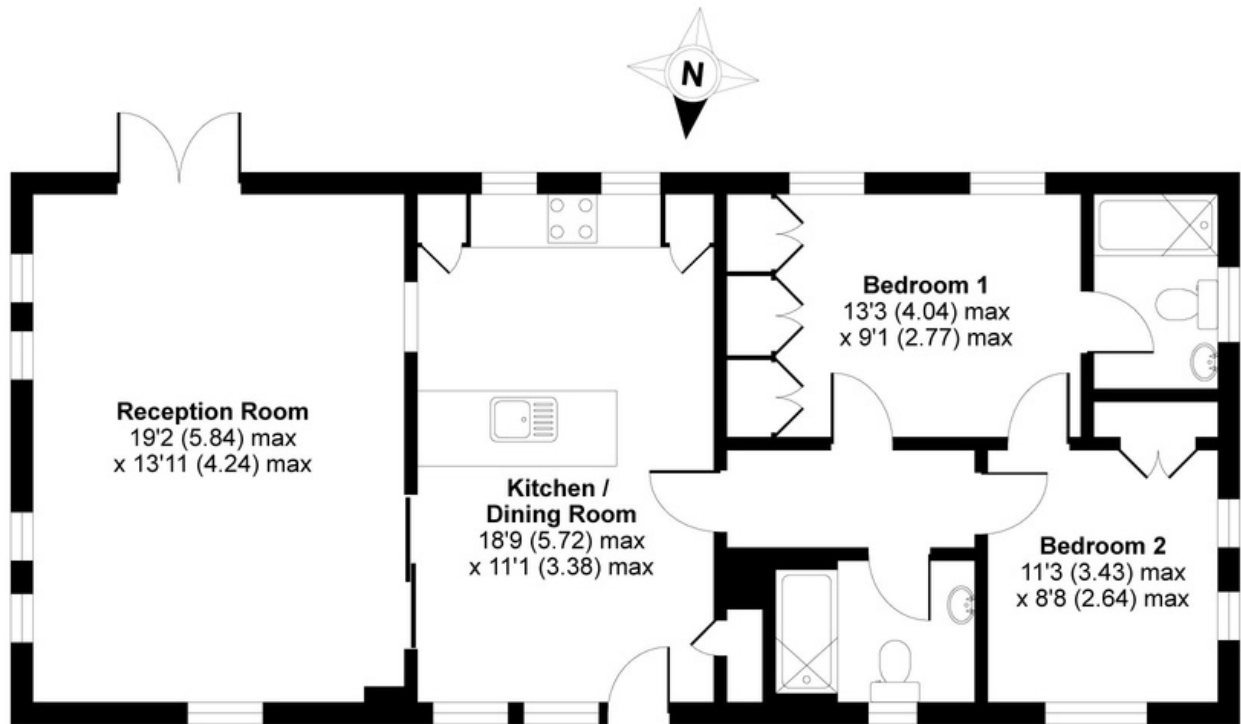

Home exchange example:

Value of your existing home....£300,000

Price of new park home.....£225,000

Cash for you to enjoy.....£75,000

Floor Plan

Approximate Area = 856 sq ft / 79.5 sq m
For identification only - Not to scale