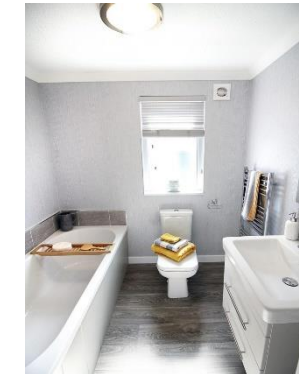

These brand new, fully furnished modern park homes are perfect for those looking for a detached, easy to maintain, bungalow-style retirement property. An Omar Image (36x20) show homes is coming soon to this development. The detached home enjoys modern full furnishings and integrated appliances.

A short walk away is Moel Famau, the highest hill within the Clwydian Range. Designated as an AONB (Area of Outstanding Natural Beauty), this area offers stunning views of the North Wales countryside. This nature-filled area is great for ramblers, cyclists and dog walkers of all ages and abilities.

Age restriction: Over 45's

Pet friendly: Yes

Site fees: £180 per month

Residential license

Stock images have been used, the home on-site may vary

House to sell?

Hassle-free Property Part-Exchange is available from Quickmove Properties, with no estate agent fees, no solicitor's fees and no market uncertainty.

Key Features

- Brand new home
- Coming soon
- Community living
- Countryside location
- Fully furnished
- Gated and secure community
- Over 45's
- Part exchange available
- Pets welcome
- Residential development

CONTACT US

01793 840917

advice@quickmoveproperties.co.uk

Quickmove
PROPERTIES