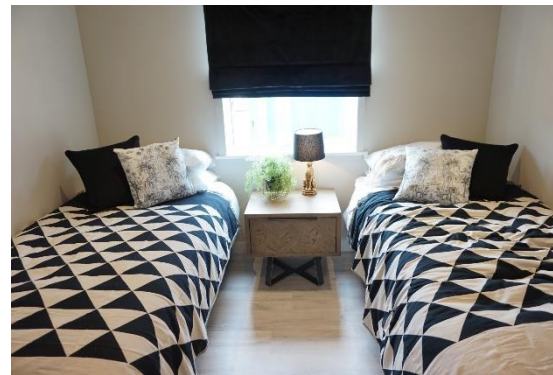

This brand new, modern-furnished Pathfinder Springfield luxury park home (38x20) is perfect for those looking for a detached, easy to maintain, bungalow style property. The home is ready to occupy and is fully furnished.

The park is situated at the very edge of Dartmoor National Park. 30 minutes away are the beaches of the English Riviera and the Jurassic Coast, Exmouth, Budleigh Salterton, Sidmouth, Seaton, Beer, Lyme Regis and many others. The North Atlantic coast with its sandy beaches is only an hour away. Tedburn St Mary and Cheriton Bishop are only two minutes away in opposite directions, offering village stores and old-fashioned pubs serving excellent food.

Age restriction: None

Pet friendly: Yes

Site fees: £3400 per year

12-month leisure license

Key Features

- 12 month leisure licence
- Brand new
- Fully furnished
- Garden
- Gated and secure
- No age restrictions
- Outdoor pool
- Outstanding location
- Parking
- Pet friendly

House to sell?

Hassle-free Property Part-Exchange is available from Quickmove Properties, with no estate agent fees, no solicitor's fees and no market uncertainty.

CONTACT US

01793 840917

advice@quickmoveproperties.co.uk

Quickmove
PROPERTIES