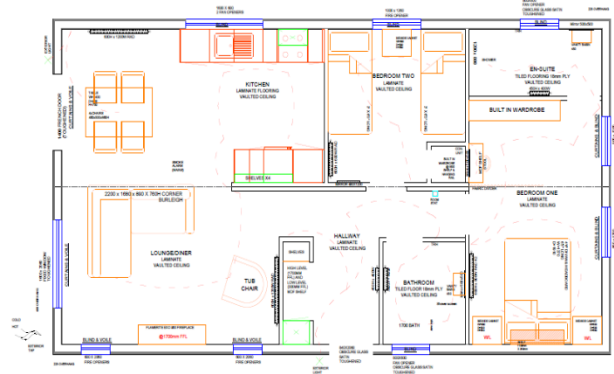

Age restriction: None

Pet friendly: Yes

Site fees: £3400 per year

12-month leisure license

Key Features

- 12 month leisure licence
- Brand new
- Fully furnished
- Garden
- Gated and secure
- No age restrictions
- Outdoor pool
- Outstanding location
- Parking
- Pet friendly