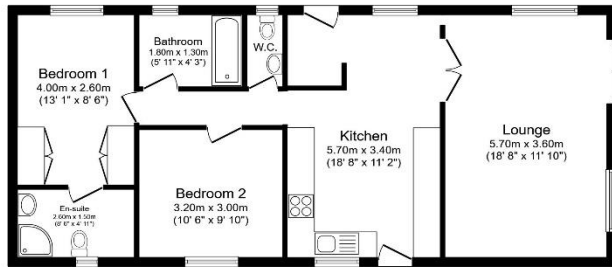

This pre-owned, fully furnished Omar Image (45'x20') luxury park bungalow is perfect for those looking for a detached, easy to maintain, bungalow-style property. The well-maintained home features a spacious kitchen and dining area, with a separate living room with large windows. The landscaped exterior boasts private parking and a large decking area.

Sandy Bay is a popular gated community, managed by RoyaleLife located on a 90-acre coastal development, right by the sea. This gated development has an outdoor swimming pool, lounge and bar, terrace, convenience store and a lively programme of entertainment events and community activities. The park is a short walk from the seafront where you can find pubs, restaurants, bars and the Leisure Island Fun Park.

Age restriction: Over 50s

Pet friendly: Yes

Site fees (at time of listing): £250.37 per month

Residential license

Key Features

- Coastal Location
- Heated outdoor swimming pool
- Over 50's
- Park Home Bungalow
- Pets welcome
- Pre-owned park home
- Private Decking
- Private
- Gated Development
- Residential Development