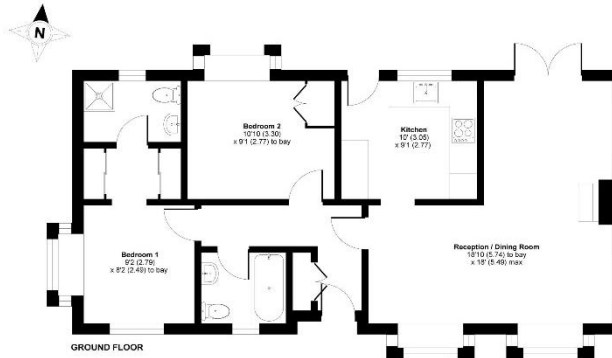

Age restriction: Over 45s

Pet friendly: Yes

Site fees (at time of listing): £256.95 per month

Residential license

Stock images have been used, the home may vary.

Key Features

- Brand new home
- Community Living
- Fully Fitted Kitchen
- Fully Furnished
- Luxury 2 Bed Park Bungalow
- On Site Facilities
- Part Exchange Available
- Prestigious RoyaleLife development
- Residential Park
- Stamp Duty Exempt