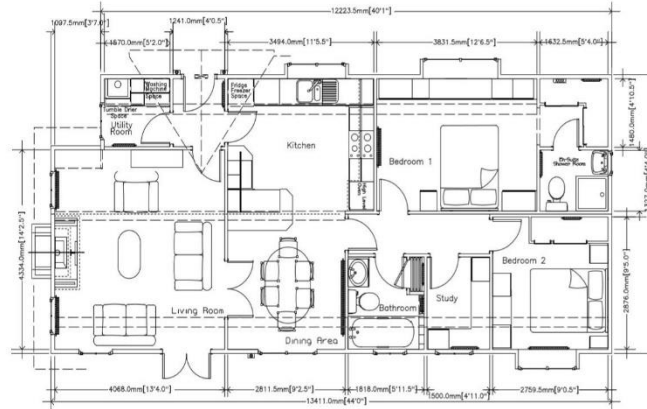

Age restriction: Over 50s

Pet friendly: Yes

Site fees: £172 per month

Residential license

Internal sock images have been used.

Key Features

- Allotments
- Coming soon
- Community Living
- Fully Furnished
- LPG Mains Gas
- Over 50s
- Rural Location
- High specification
- Brand new homes
- Over 50s