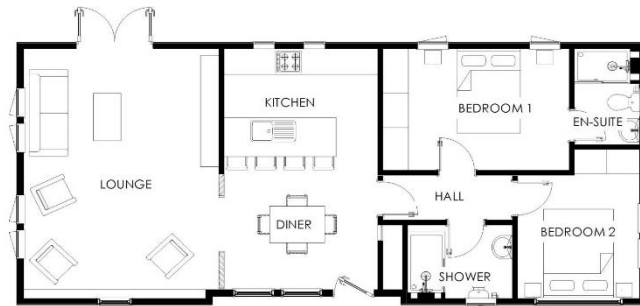

A spacious two double bedroom Tingdene Overstone (45'x20') detached park home bungalow located on this popular residential park for the over 50s. This home has a spacious kitchen, lounge and dining area, a master bedroom with en-suite shower room, further bathroom, and parking.

This development in Lincolnshire is an exclusive, brand new, park home estate. Situated in beautiful countryside, near the village of Coningsby, it is ideally located for those who are looking forward to downsizing for a more relaxing lifestyle. Situated close to the river Witham with its fishing and moorings, the area is famous for its RAF base, fighter jets and the Battle of Britain Memorial site. There is a local bus service from outside the park and a doctor, pubs and supermarkets are just a mile away in Coningsby. The wonderful, rugged, East Coast is just a 45-minute drive away, as are the nearby towns of Lincoln, Boston and Sleaford.

Age restriction: Over 50's
Pet friendly: Yes
Site fees: £216.41 per month
Residential license

Key Features

- Available to view
- Brand new home
- Community Living
- Established Park
- Exceptionally High Specification
- Integrated Appliances
- Over 50s
- Part Exchange Available
- Shops and amenities nearby
- Two Bedrooms