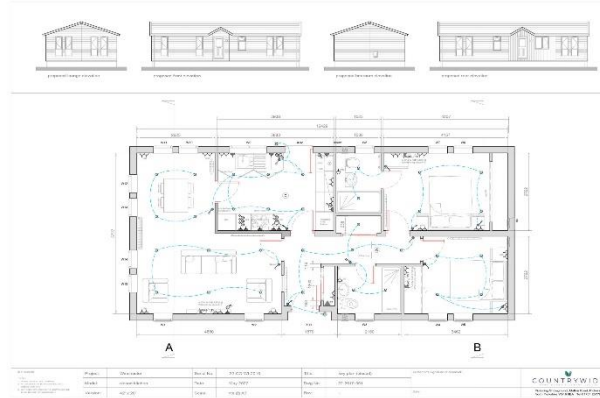

This brand-new, modern-furnished Lesko Winchester (42'x20') luxury park home is perfect for those looking for a detached, easy-to-maintain, bungalow-style property. The home has a modern, spacious kitchen with integrated appliances, a comfortable living and dining area, two double bedrooms, an en suite and a bathroom.

This development is surrounded by nature, with nature reserves and country walks on your doorstep. Both the market town of Rugby and the city of Coventry are there for everyday amenities. Rugby town is famous for the sport played by millions worldwide - Rugby, with this, comes exceptional facilities commemorating the sport. Nearby is also Royal Leamington Spa, and Shakespeare's birthplace, Stratford-Upon-Avon.

Age restriction: Over 45s

Pet friendly: Yes

Site fees (at time of listing): £275.91 per month

Residential license

Stock images have been used.

House to sell?

Hassle-free Property Part-Exchange is available from Quickmove Properties, with no estate agent fees, no solicitor's fees and no market uncertainty.

Key Features

- Brand new home
- Community Living
- Countryside location
- Excellent Transport Links
- Exceptionally High Specification
- Modern design
- Over 45s
- Part Exchange Available
- Private, Gated Development